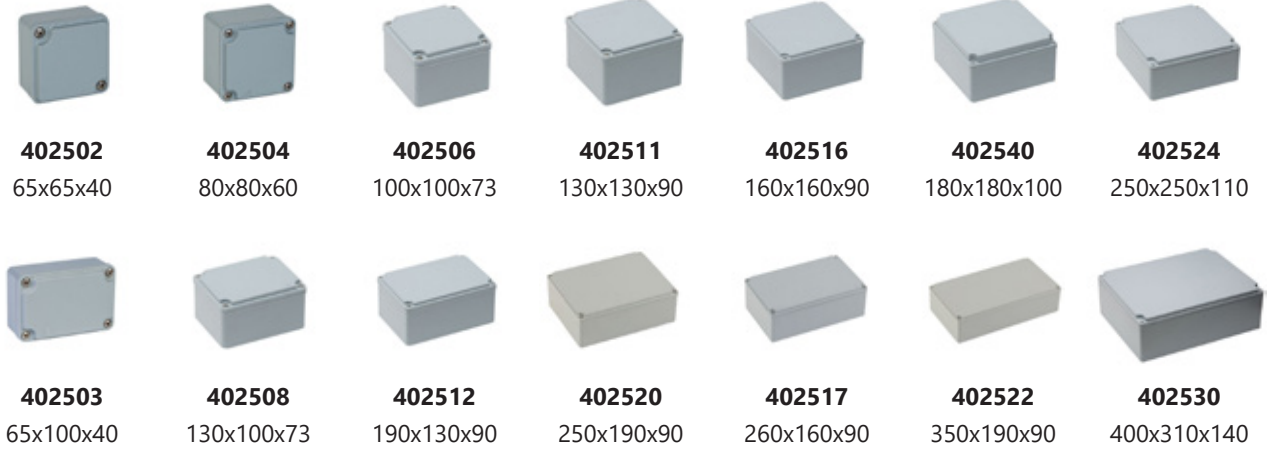

7000750705
290x290x114

402025055656
110x210x106

402035056060
210x290x114

7000950505
300x540x150

7000950305
300x540x150

7000950605
300x540x150

7000951205
300x540x150

7000951305
300x540x150

ALUMINIUM ENCLOSURES AVAILABLE DIMENSIONS

| | | | | |
|------------|------------|-------------|-------------|--------------------------|
| 65x65x40 | 100x100x73 | 130x190x90 | 190x250x90 | 160x260x90 (with Hinge) |
| 65x100x40 | 80x170x60 | 130x230x90 | 190x250x110 | 190x250x90 (with Hinge) |
| 80x80x60 | 80x170x73 | 140x200x90 | 190x350x90 | 190x250x110 (with Hinge) |
| 80x80x73 | 80x230x73 | 160x160x90 | 250x250x110 | 190x350x90 (with Hinge) |
| 80x130x60 | 100x160x80 | 160x260x90 | 310x400x140 | 250x250x110 (with Hinge) |
| 80x130x73 | 100x200x80 | 170x190x90 | | 310x400x140 (with Hinge) |
| 100x100x73 | 120x200x90 | 180x180x100 | | |
| 100x100x90 | 130x130x90 | 180x280x100 | | |