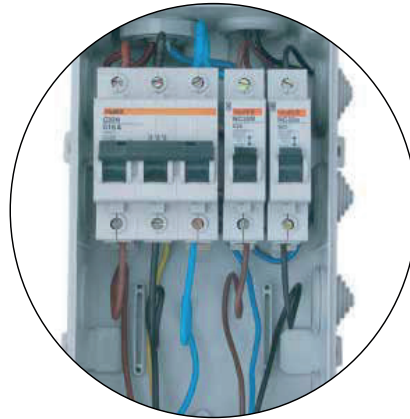

*Formed in Place Foam Gasketing

• Durable fixing brackets increase IP Degree.

• Wide interior space provides easier assembly.

All of our enclosure range can reach up to IP67 protection degree thanks to the newest technique for gasketing which is known as Formed in Place Foam Gasketing. (FIPFG)